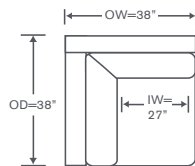

Merrimack Schematics S847

Left/Right Corner Sofa
S847-LCS/RCS

Yardage - 54" Wide, Plain: 21.5

Left/Right Sofa
S847-LAS/RAS

Yardage - 54" Wide, Plain: 16.5

Left/Right Loveseat
S847-LAL/RAL

Yardage - 54" Wide, Plain: 13.5

Armless Loveseat
S847-ALS

Yardage - 54" Wide, Plain: 9.5

Left/Right Chair
S847-LAC/RAC

Yardage - 54" Wide, Plain: 10

Armless Chair
S847-AC

Yardage - 54" Wide, Plain: 9

Corner Chair
S847-CC

Yardage - 54" Wide, Plain: 9

Left/Right Chaise
S847-LAH/RAH

Yardage - 54" Wide, Plain: 13

Height dimensions shown will vary based on leg selection. See page 238 for options.