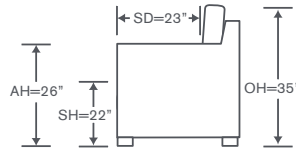

Merrimack Sectional

S847-LCS PT

One Arm Corner Sofa
Platform Base Option
OVERALL: 95W x 38D x 34H
SEAT: 23D 21H
ARM: 25H
INSIDE: 76W

S847-RAS PT

One Arm Sofa
Platform Base Option
OVERALL: 83W x 38D x 34H
SEAT: 23D 21H
ARM: 25H
INSIDE: 80W

FINISHES & BASES

-  Maple Finishes
-  Paint Finishes
-  Smart Base Options

YARDAGE: 38 (54" Wide, Plain)

Also Available: Sofas, Sleepers, Chair & Ottoman
Available By the Inch
Custom Inquiries Invited
Nails Additional

Merrimack Schematics S847

Left/Right Corner Sofa
S847-LCS/RCS

Yardage - 54" Wide, Plain: 21.5

Left/Right Sofa
S847-LAS/RAS

Yardage - 54" Wide, Plain: 16.5

Left/Right Loveseat
S847-LAL/RAL

Yardage - 54" Wide, Plain: 13.5