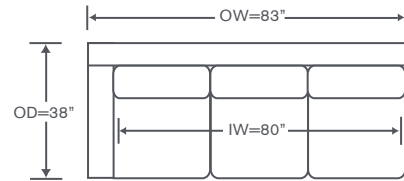

Merrimack Sectional

S847-LCS PT

One Arm Corner Sofa
Platform Base Option
OVERALL: 95W x 38D x 34H
SEAT: 23D 21H
ARM: 25H
INSIDE: 76W

S847-RAS PT

One Arm Sofa
Platform Base Option
OVERALL: 83W x 38D x 34H
SEAT: 23D 21H
ARM: 25H
INSIDE: 80W

FINISHES & BASES

-  Maple Finishes
-  Paint Finishes
-  Smart Base Options

YARDAGE: 38 (54" Wide, Plain)

Also Available: Sofas, Sleepers, Chair & Ottoman
Available By the Inch
Custom Inquiries Invited
Nails Additional

Merrimack Schematics S847

Left/Right Corner Sofa
S847-LCS/RCS

Yardage - 54" Wide, Plain: 21.5

Left/Right Sofa
S847-LAS/RAS

Yardage - 54" Wide, Plain: 16.5

Left/Right Loveseat
S847-LAL/RAL

Yardage - 54" Wide, Plain: 13.5

Armless Loveseat
S847-ALS

Yardage - 54" Wide, Plain: 9.5

Left/Right Chair
S847-LAC/RAC

Yardage - 54" Wide, Plain: 10

Armless Chair
S847-AC

Yardage - 54" Wide, Plain: 9

Corner Chair
S847-CC

Yardage - 54" Wide, Plain: 9