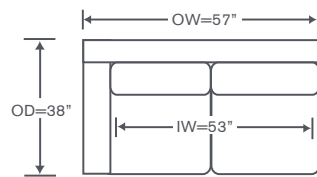

Merrimack Schematics S847

Left/Right Corner Sofa
S847-LCS/RCS

Yardage - 54" Wide, Plain: 21.5

Left/Right Sofa
S847-LAS/RAS

Yardage - 54" Wide, Plain: 16.5

Left/Right Loveseat
S847-LAL/RAL

Yardage - 54" Wide, Plain: 13.5

Armless Loveseat
S847-ALS

Yardage - 54" Wide, Plain: 9.5

Left/Right Chair
S847-LAC/RAC

Yardage - 54" Wide, Plain: 10

Armless Chair
S847-AC

Yardage - 54" Wide, Plain: 9

Corner Chair
S847-CC

Yardage - 54" Wide, Plain: 9

Left/Right Chaise
S847-LAH/RAH

Yardage - 54" Wide, Plain: 13

Height dimensions shown will vary based on leg selection. See page 238 for options.