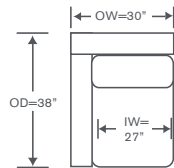

Merrimack Schematics S847

Left/Right Corner Sofa
S847-LCS/RCS

Yardage - 54" Wide, Plain: 21.5

Left/Right Sofa
S847-LAS/RAS

Yardage - 54" Wide, Plain: 16.5

Left/Right Loveseat
S847-LAL/RAL

Yardage - 54" Wide, Plain: 13.5

Armless Loveseat
S847-ALS

Yardage - 54" Wide, Plain: 9.5

Left/Right Chair
S847-LAC/RAC

Yardage - 54" Wide, Plain: 10

Armless Chair
S847-AC

Yardage - 54" Wide, Plain: 9

Corner Chair
S847-CC

Yardage - 54" Wide, Plain: 9

Left/Right Chaise
S847-LAH/RAH

Yardage - 54" Wide, Plain: 13

Height dimensions shown will vary based on leg selection. See page 238 for options.