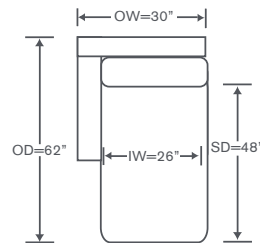

Merrimack Schematics S847

Left/Right Corner Sofa
S847-LCS/RCS

Yardage - 54" Wide, Plain: 21.5

Left/Right Sofa
S847-LAS/RAS

Yardage - 54" Wide, Plain: 16.5

Left/Right Loveseat
S847-LAL/RAL

Yardage - 54" Wide, Plain: 13.5

Armless Loveseat
S847-ALS

Yardage - 54" Wide, Plain: 9.5

Left/Right Chair
S847-LAC/RAC

Yardage - 54" Wide, Plain: 10

Armless Chair
S847-AC

Yardage - 54" Wide, Plain: 9

Corner Chair
S847-CC

Yardage - 54" Wide, Plain: 9

Left/Right Chaise
S847-LAH/RAH

Yardage - 54" Wide, Plain: 13

Height dimensions shown will vary based on leg selection. See page 238 for options.