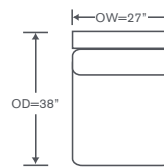

FINISHES & BASES

-  Maple Finishes
-  Paint Finishes
-  Smart Base Options

YARDAGE: 38 (54" Wide, Plain)

Also Available: Sofas, Sleepers, Chair & Ottoman
Available By the Inch
Custom Inquiries Invited
Nails Additional

Merrimack Schematics S847

Left/Right Corner Sofa
S847-LCS/RCS

Yardage - 54" Wide, Plain: 21.5

Left/Right Sofa
S847-LAS/RAS

Yardage - 54" Wide, Plain: 16.5

Left/Right Loveseat
S847-LAL/RAL

Yardage - 54" Wide, Plain: 13.5

Armless Loveseat
S847-ALS

Yardage - 54" Wide, Plain: 9.5

Left/Right Chair
S847-LAC/RAC

Yardage - 54" Wide, Plain: 10

Armless Chair
S847-AC

Yardage - 54" Wide, Plain: 9

Corner Chair
S847-CC

Yardage - 54" Wide, Plain: 9

Left/Right Chaise
S847-LAH/RAH

Yardage - 54" Wide, Plain: 13

Height dimensions shown will vary based on leg selection. See page 238 for options.