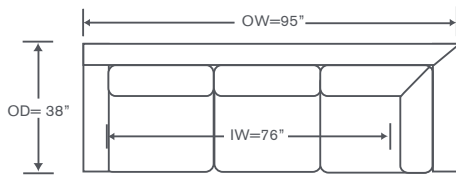

Merrimack Sectional

S847-LCS PT

One Arm Corner Sofa
Platform Base Option
OVERALL: 95W x 38D x 34H
SEAT: 23D 21H
ARM: 25H
INSIDE: 76W

S847-RAS PT

One Arm Sofa
Platform Base Option
OVERALL: 83W x 38D x 34H
SEAT: 23D 21H
ARM: 25H
INSIDE: 80W

FINISHES & BASES

-  Maple Finishes
-  Paint Finishes
-  Smart Base Options

YARDAGE: 38 (54" Wide, Plain)

Also Available: Sofas, Sleepers, Chair & Ottoman
Available By the Inch
Custom Inquiries Invited
Nails Additional

Merrimack Schematics S847

Left/Right Corner Sofa
S847-LCS/RCS

Yardage - 54" Wide, Plain: 21.5

Left/Right Sofa
S847-LAS/RAS

Yardage - 54" Wide, Plain: 16.5

Left/Right Loveseat
S847-LAL/RAL

Yardage - 54" Wide, Plain: 13.5

Armless Loveseat
S847-ALS

Yardage - 54" Wide, Plain: 9.5

Left/Right Chair
S847-LAC/RAC

Yardage - 54" Wide, Plain: 10

Armless Chair
S847-AC

Yardage - 54" Wide, Plain: 9

Corner Chair
S847-CC

Yardage - 54" Wide, Plain: 9